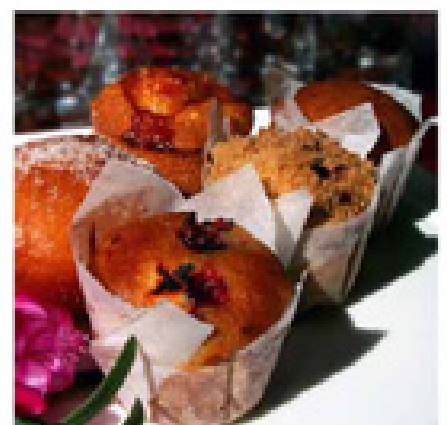

GOURMET PALETTE

GOURMET PALETTE

Morning / Afternoon Tea

Delivery and set up

The Total Package Disposable Cups, stirrers, or Crockery Cups, Saucers and teaspoons

\$55.00 (Approx 15 cups)

- 1 flask of Belaroma French Filter Coffee.
 - 1 flask Boiling Water with a selection of Teas
 - Milk, Sugar and Sweetener

 - Chef's selection of Hand Made Biscuits Platter
-

Hot Beverage

\$35.00 (Approx 15 cups)

1 flask of Belaroma French Filter Coffee

1 flask hot water with a selection of three Teas

Milk, sugar and sweetener